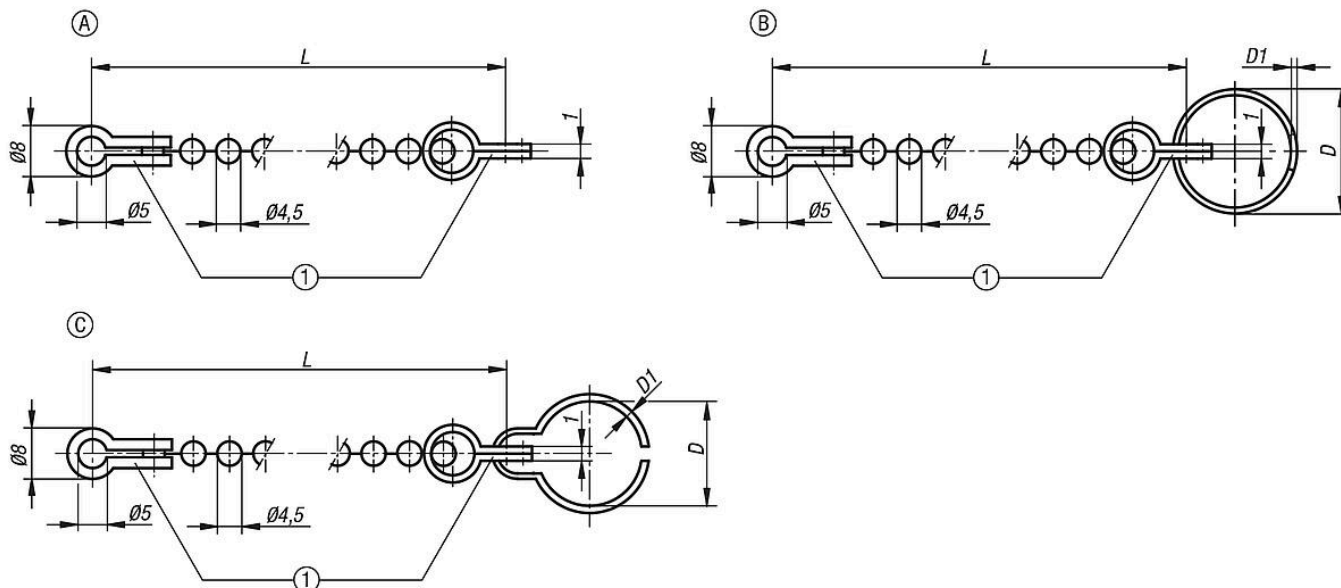

Ball chains

Item description/product images

Description

Material:

- A: Chain brass or stainless steel.
- B: Chain brass or stainless steel, key ring stainless steel.
- C: Chain brass, ring 1.4310 stainless steel.

Note:

If no length is specified 1000 mm will be supplied.

Drawing reference:

1) same parts

- Form A: ball chain, single
- Form B: ball chain with key ring
- Form C: ball chain with ring clip

Drawings

Overview of items

Form A, ball chains single

Order No.	Form	Main material	L	Form definition	D	D1
B0093.00X160	A	brass	160	single	-	-
B0093.00X320	A	brass	320	single	-	-
B0093.00X500	A	brass	500	single	-	-

Ball chains

Overview of items

Ball chains

Overview of items

Order No.	Form	Main material	L	Form definition	D	D1
B0093.30X320	C	brass	320	with ring clip	30	2,6
B0093.30X500	C	brass	500	with ring clip	30	2,6
B0093.30X1000	C	brass	1000	with ring clip	30	2,6
B0093.36X160	C	brass	160	with ring clip	36	2,6
B0093.36X320	C	brass	320	with ring clip	36	2,6
B0093.36X500	C	brass	500	with ring clip	36	2,6
B0093.36X1000	C	brass	1000	with ring clip	36	2,6